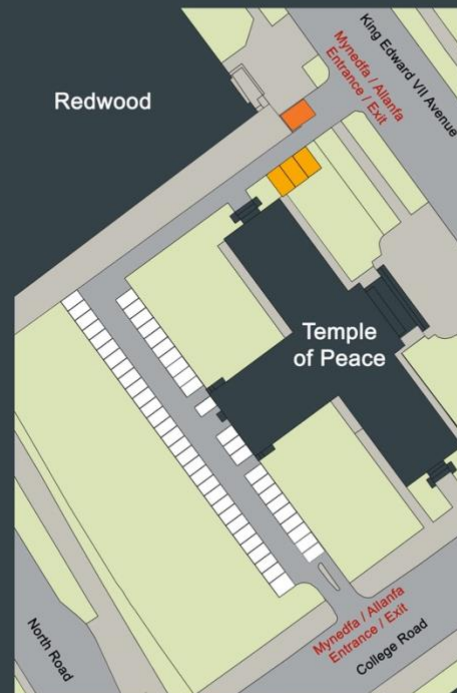

TEMPLE OF PEACE
King Edward VII Avenue | CF10 3AP

- Parcio Cyffredinol | General Parking
- Gollwng / Codi | Drop off / Pick up
- Parcio I'r Anabl | Disabled Parking