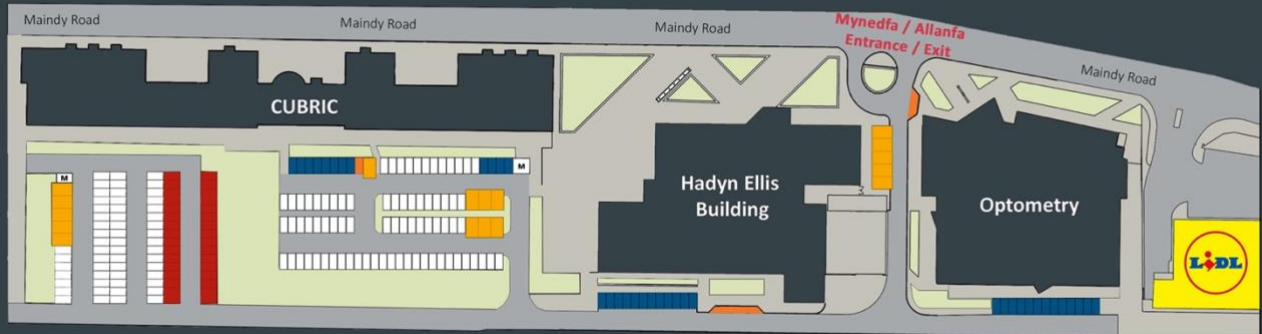

MAINDY ROAD | CF24 4HQ

- Parcio Talu Wrth Fynd (gellir ei archebu ymlaen llaw) | Pay As You Go Parking (pre - bookable)
- Parcio Cyffredinol | General Parking
- Parcio Cleifion | Patient Parking
- Gollwng / Codi | Drop off / Pick up
- Parcio i'r Anabl | Disabled Parking
- **M** Parcio Cleifion | Motorcycle Parking