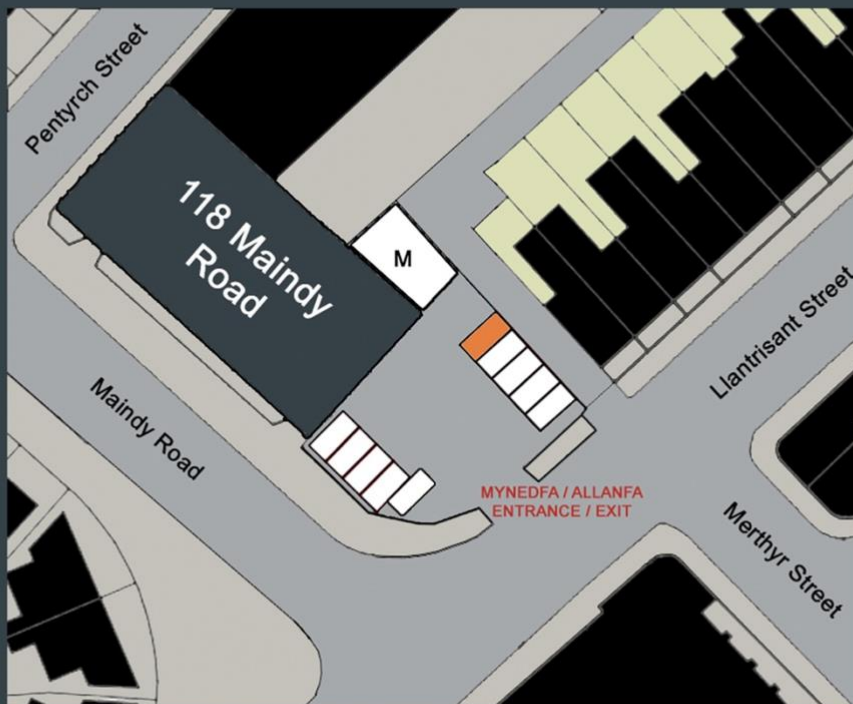

118 Maindy Road | CF24 4JX

- Parcio Cyffredinol | General Parking
- Gollwng / Codi | Drop off / Pick up
- M Parcio Cleifion | Motorcycle Parking