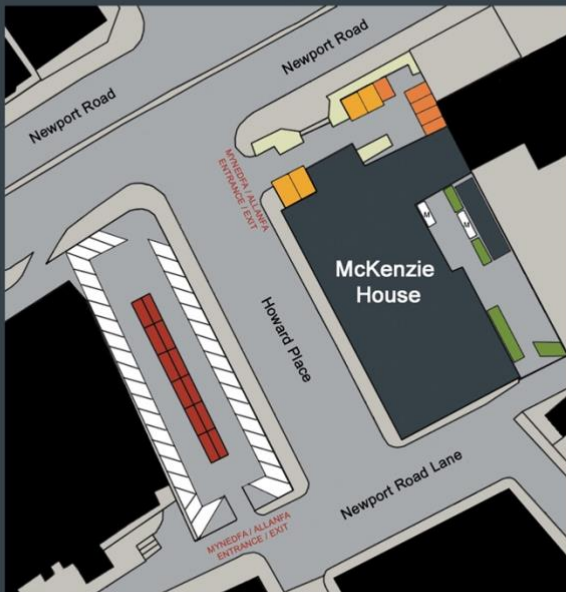

MCKENZIE HOUSE
30 - 36 Newport Road | CF24 0DE

- Parcio Talu Wrth Fynd (gellir ei archebu ymlaen llaw) | Pay As You Go Parking (pre - bookable)
- Parcio Cyffredinol | General Parking
- Parcio Ffilyd y Brifysgol | University Fleet Parking
- Gollwng / Codi | Drop off / Pick up
- Parcio i'r Anabl | Disabled Parking
- M Parcio Cleifion | Motorcycle Parking