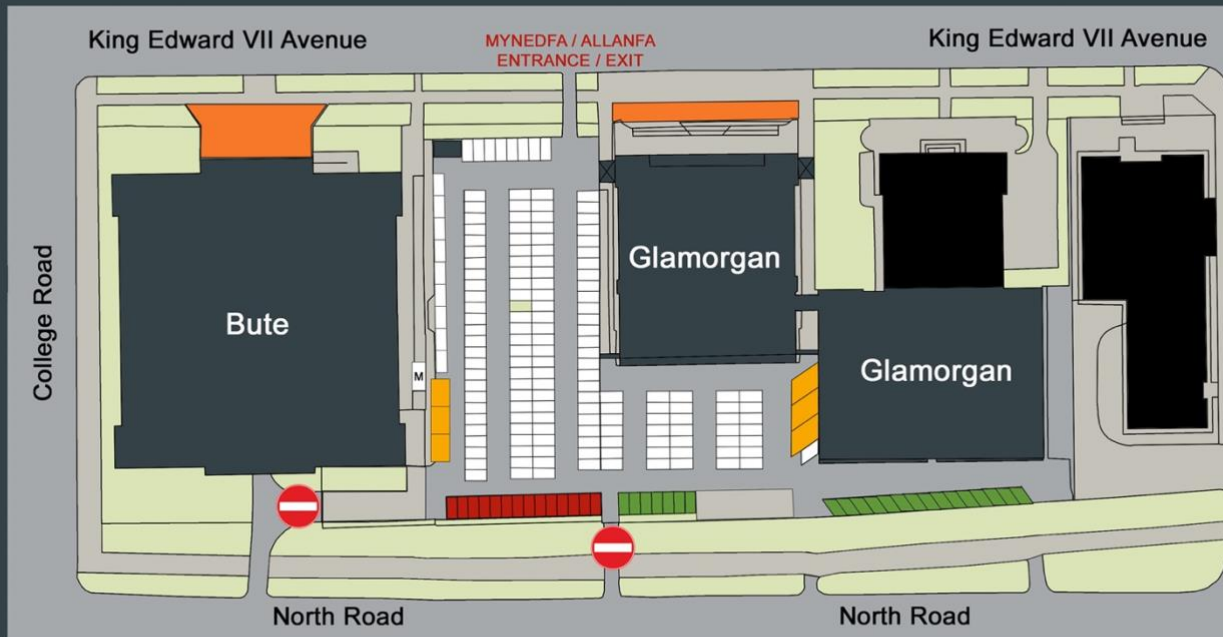

- Parcio Talu Wrth Fynd (gellir ei archebu ymlaen llaw) | Pay As You Go Parking (pre - bookable)
- Parcio Cyffredinol | General Parking
- Parcio Ffilyd y Brifysgol (Ystadau yn Unig) | University Fleet Parking (Estates Only)
- Parcio i'r Anabl | Disabled Parking
- Gollwng / Codi | Drop off / Pick up
- M Parcio Cleifion | Motorcycle Parking