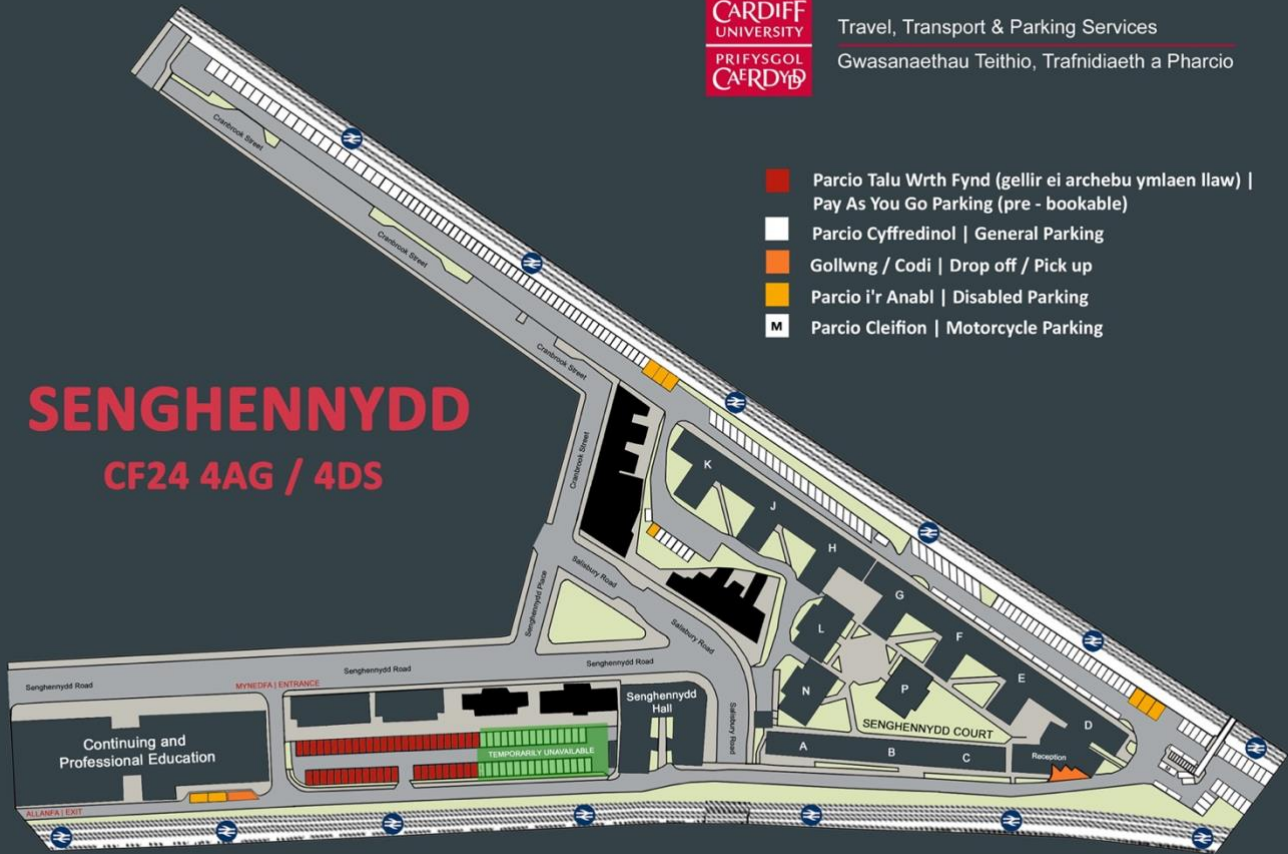

SENGHENNYDD

CF24 4AG / 4DS

- Parcio Talu Wrth Fynd (gellir ei archebu ymlaen llaw) | Pay As You Go Parking (pre - bookable)
- Parcio Cyffredinol | General Parking
- Gollwng / Codi | Drop off / Pick up
- Parcio i'r Anabl | Disabled Parking
- M Parcio Cleifion | Motorcycle Parking