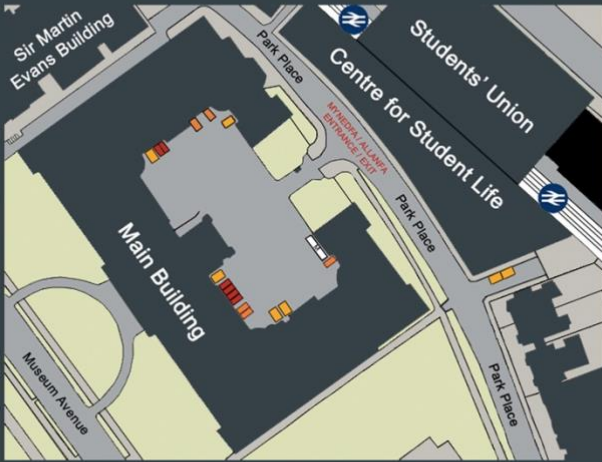

**MAIN BUILDING
CENTRE FOR STUDENT LIFE**
Park Place
CF10 3AT | CF10 3BB

- Parcio Talu Wrth Fynd (gellir ei archebu ymlaen llaw) | Pay As You Go Parking (pre - bookable)
- Parcio I'r Anabl | Disabled Parking
- Gollwng / Codi | Drop off / Pick up
- M Parcio Cleifion | Motorcycle Parking