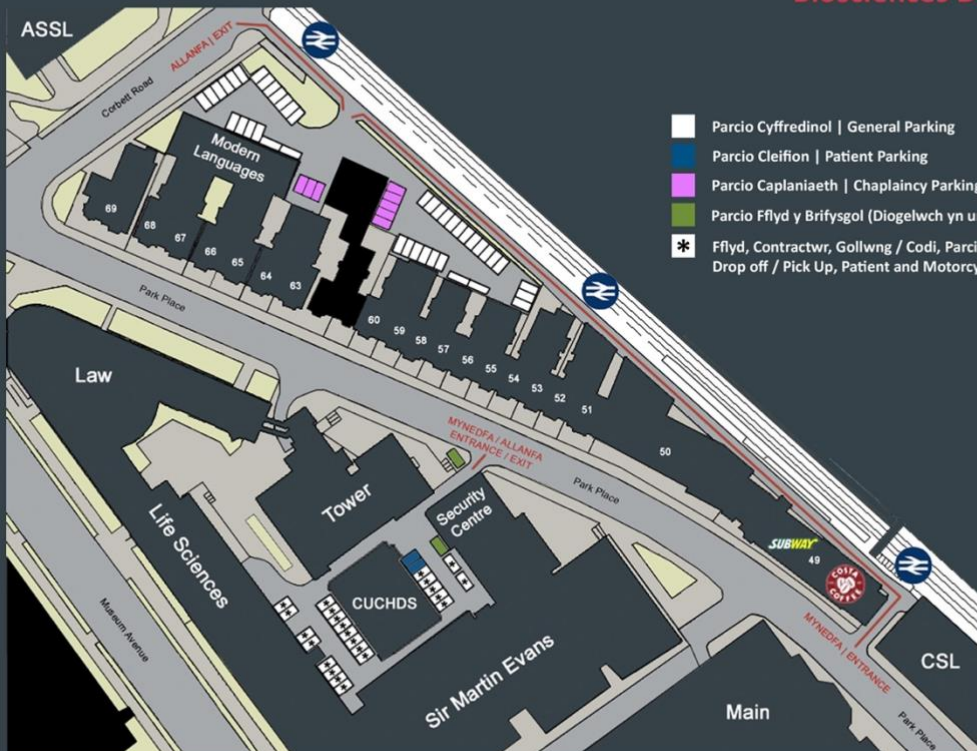

PARK PLACE Cathays Bridge | CF10 3AS Biosciences Deck | CF10 3AT

- Parcio Cyffredinol | General Parking
- Parcio Cleifion | Patient Parking
- Parcio Caplaniaeth | Chaplaincy Parking
- Parcio Ffilyd y Brifysgol (Diogelwch yn unig) | University Fleet Parking (Security Only)
- * Ffilyd, Contractwr, Gollwng / Codi, Parcio Cleifion a Beiciau Modur | Fleet, Contractor, Drop off / Pick Up, Patient and Motorcycle Parking