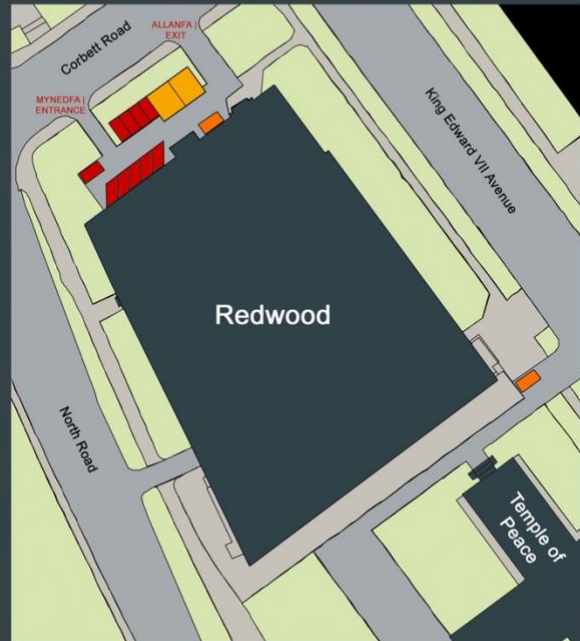

REDWOOD
King Edward VII Avenue | CF10 3NB

- Parcio Talu Wrth Fynd (gellir ei archebu ymlaen llaw) | Pay As You Go Parking (pre - bookable)
- Gollwng / Codi | Drop off / Pick up
- Parcio I'r Anabl | Disabled Parking