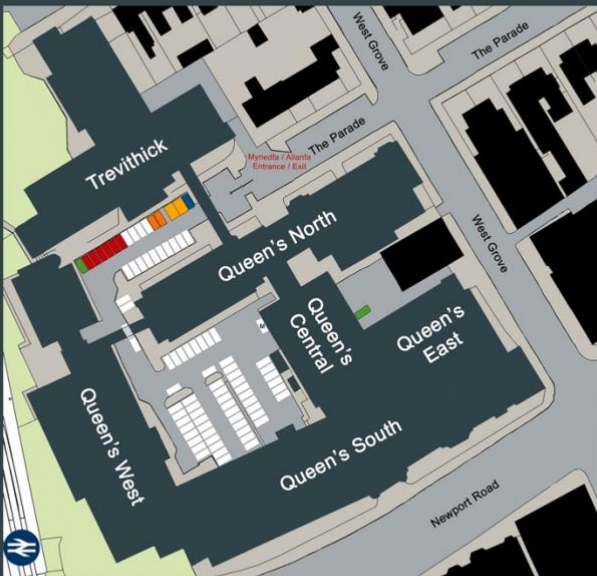

QUEEN'S
The Parade | CF24 3AA

- Parcio Talu Wrth Fynd (gellir ei archebu ymlaen llaw) | Pay As You Go Parking (pre - bookable)
- Parcio Cyffredinol | General Parking
- Parcio Cleifion | Patient Parking
- Parcio Ffild y Brifysgol | University Fleet Parking
- Gollwng / Codi | Drop off / Pick up
- Parcio I'r Anabl | Disabled Parking
- M Parcio Cleifion | Motorcycle Parking