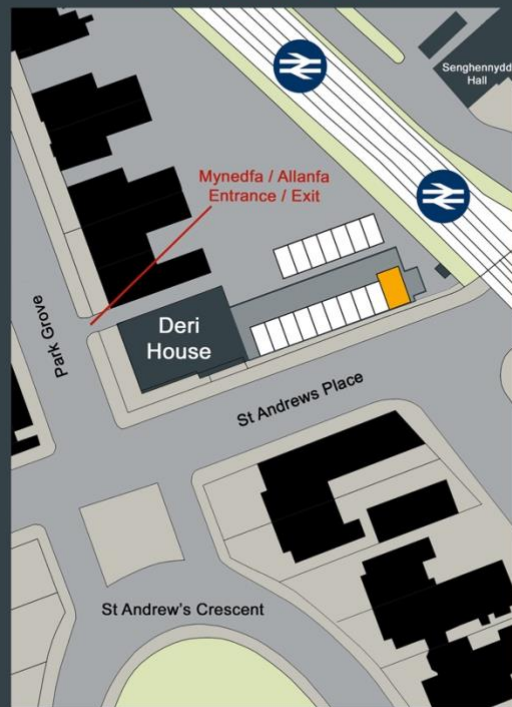

DERI HOUSE
2 - 4 Park Grove | CF10 3BN

- Parcio Cyffredinol | General Parking
- Parcio i'r Anabl | Disabled Parking